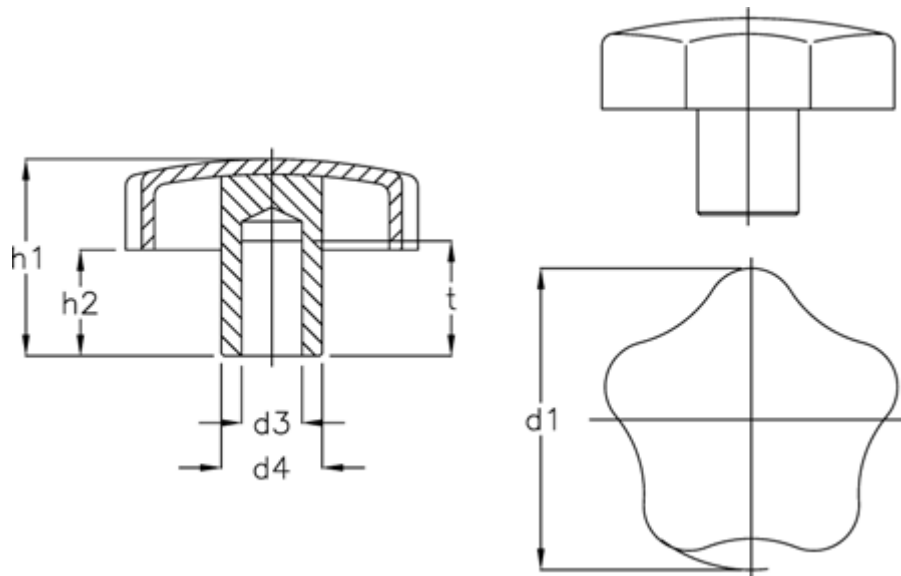

Article number: 20889220

Description: E+G Hand knob GN5334-50-B 10-C

Measures

d1 = 50
d2 = B 10
d4 = 18
H1 = 31
H2 = 17.5
t min = 18